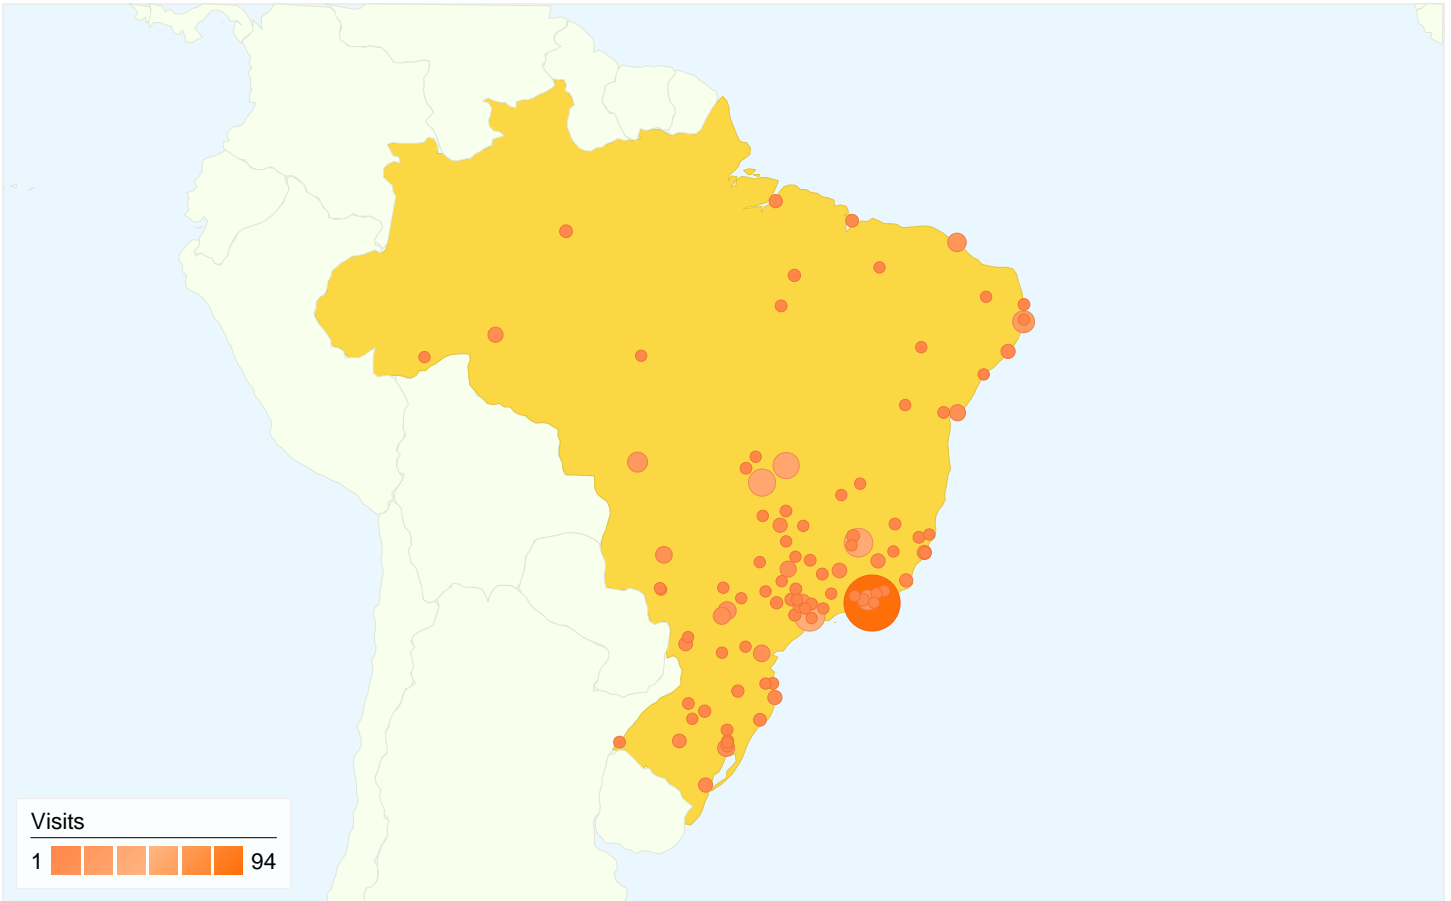

650 visits came from 14 countries/territories

Site Usage

Country/Territory	Visits	Pages/Visit	Avg. Time on Site	% New Visits	Bounce Rate
Visits 650 % of Site Total: 100.00%	Pages/Visit 2.35 Site Avg: 2.35 (0.00%)	Avg. Time on Site 00:02:07 Site Avg: 00:02:07 (0.00%)	% New Visits 86.62% Site Avg: 86.62% (0.00%)	Bounce Rate 58.00% Site Avg: 58.00% (0.00%)	
Brazil	629	2.38	00:02:10	86.33%	57.39%
United States	5	1.40	00:00:48	100.00%	80.00%
Colombia	2	2.00	00:00:31	100.00%	0.00%
France	2	1.00	00:00:00	100.00%	100.00%
Canada	2	1.00	00:00:00	50.00%	100.00%
Portugal	2	1.00	00:00:00	100.00%	100.00%
Bolivia	1	3.00	00:02:03	100.00%	0.00%
Mexico	1	1.00	00:00:00	100.00%	100.00%
Ecuador	1	1.00	00:00:00	100.00%	100.00%

Switzerland	1	1.00	00:00:00	100.00%	100.00%
Argentina	1	3.00	00:13:59	100.00%	0.00%
Peru	1	1.00	00:00:00	100.00%	100.00%
Costa Rica	1	1.00	00:00:00	100.00%	100.00%
United Kingdom	1	1.00	00:00:00	100.00%	100.00%
					1 - 14 of 14

This country/territory sent 629 visits via 100 cities

Site Usage

City	Visits	Pages/Visit	Avg. Time on Site	% New Visits	Bounce Rate
Visits 629 % of Site Total: 96.77%	Pages/Visit 2.38 Site Avg: 2.35 (1.38%)	Avg. Time on Site 00:02:10 Site Avg: 00:02:07 (1.76%)	% New Visits 86.33% Site Avg: 86.62% (-0.33%)	Bounce Rate 57.39% Site Avg: 58.00% (-1.05%)	
Rio de Janeiro	94	4.10	00:05:00	69.15%	40.43%
Sao Paulo	41	1.56	00:00:34	97.56%	65.85%
Belo Horizonte	37	2.19	00:01:58	97.30%	51.35%
Goiania	34	2.29	00:01:47	76.47%	73.53%
Brasilia	32	1.75	00:01:37	84.38%	56.25%
Recife	23	2.17	00:02:30	95.65%	47.83%
Cuiaba	19	1.95	00:00:29	73.68%	42.11%
Nova Iguacu	19	2.63	00:05:13	73.68%	52.63%
Fortaleza	16	2.12	00:00:47	93.75%	56.25%